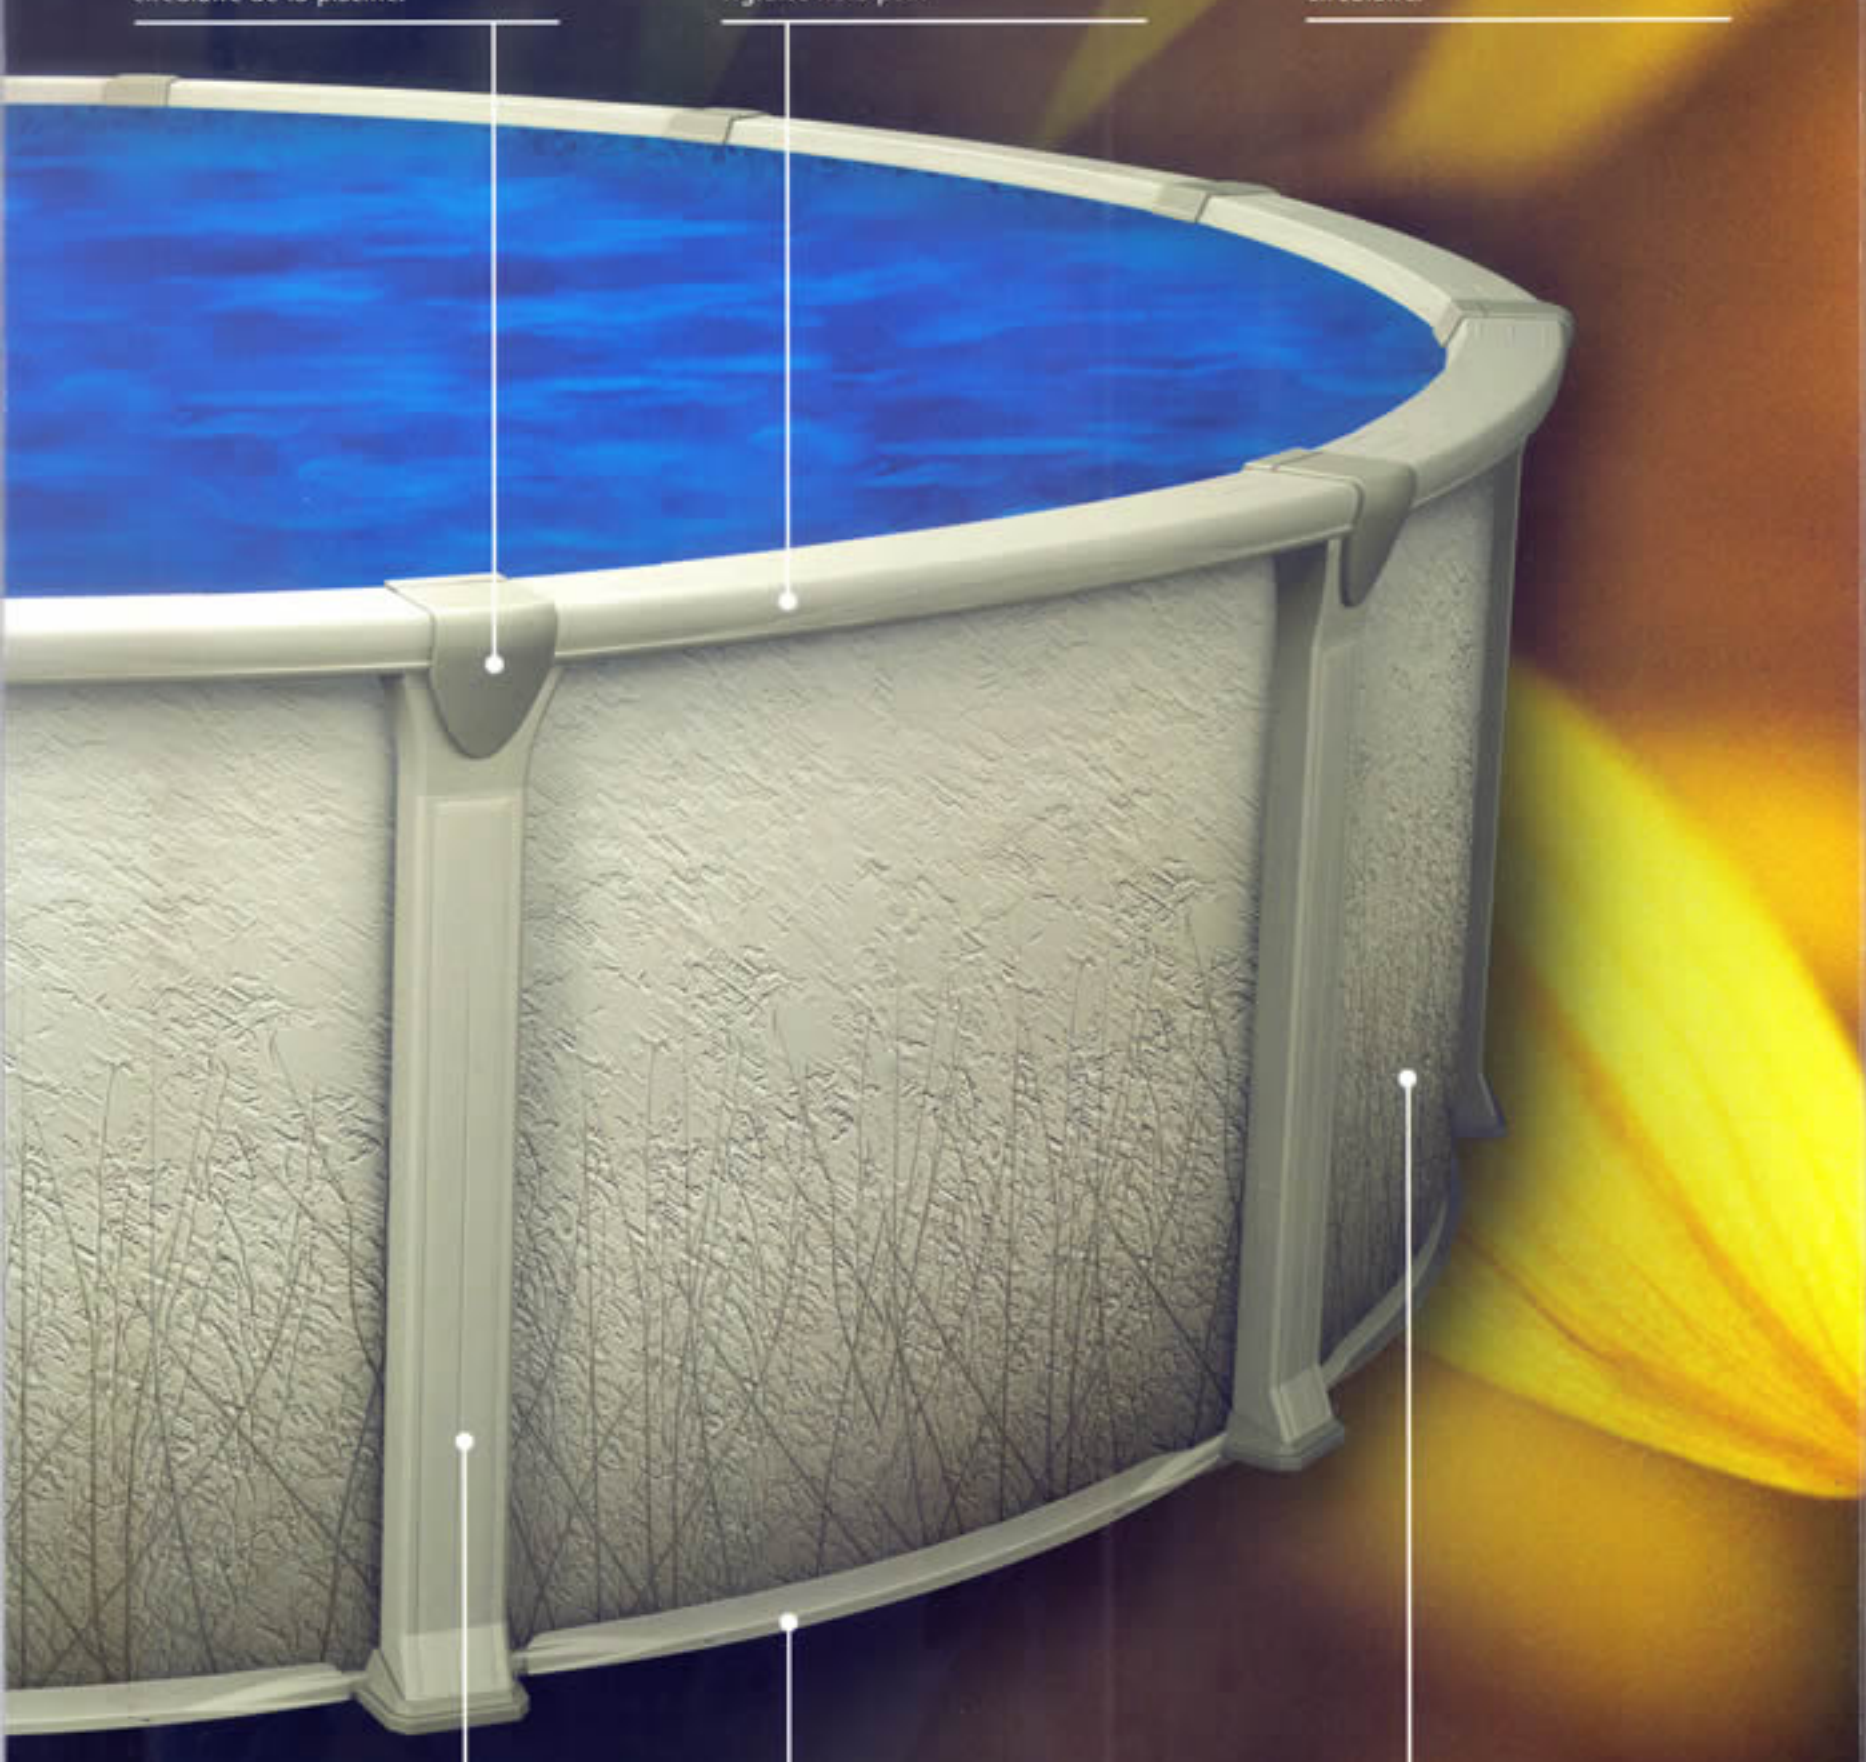

Ledge covers:

They perfectly adjust to the upright heads while insuring the pool with a circular orientation.

Joint de margelle:

Ils s'ajustent parfaitement en enveloppant la tête du poteau et confirment avec harmonie la forme circulaire de la piscine.

Top ledges: 7" wide

Made of Synflex resin, their profiled circular form provides superior elegance and sophistication. Curved top ledges offer a perfect look and an outstanding rigidity.

Margelles: Largeur 17,8cm (7po)

Stabilizers:

Stabilizers are 1-1/4 inch wide. They safely secure the vinyl liner in position and stabilize the wall while insuring its constant circular orientation.

Rails supérieurs:

Elles ont une largeur de 1 1/4". Ces rails retiennent la toile sans l'abîmer et assurent au mur une position stable et une orientation circulaire.

**Uprights: 6" wide**

Pillars of the pool structure, they are reinforced with embossed patterns that insure stabilization of the top ledge. They have profiled and harmonious designs for better rigidity and a perfect look.