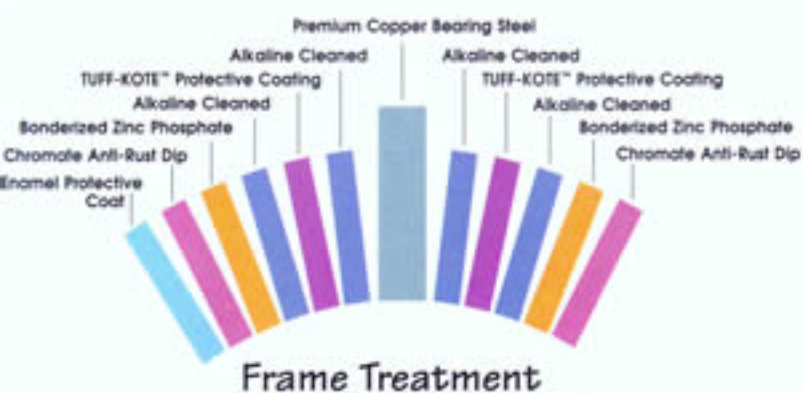

Lomart Advantage. Discover a healthy, fun-filled way to spend time together with the **Grey Mist™** pool. Lomart offers value for the entire family. Experience an exciting new dimension in backyard fun and recreation.

Pool Features. **Grey Mist™** offers exciting features and product benefits designed to provide years of pool enjoyment.

- Rugged Coated 6" Painted Top Rails and Verticals.
- Poly-Lam™ coated, baked-enamel, 52" high pool wall.

Pool Frames and Walls. Lomart's pool walls combine designer patterns with premium hot-dipped galvanized copper bearing steel offering:

- Exceptional durability
- Corrosion resistance
- Weatherization protection